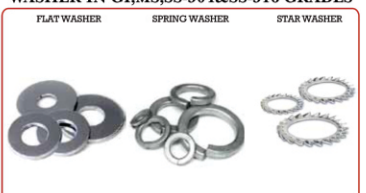

EYE & HOOK TYPE ANCHORS

SLEEVE ANCHORS

WEDGE ANCHORS

CHEMICAL ANCHOR

UNIFIX

SPRING TOGGLE

HOLLOW WALL ANCHOR

RAWL TOGGLE

LIGHT-DUTY ANCHORS

CAST-IN SOCKET

FLAT HEAD EYE BOLTS

FASTNERS

FOUNDATION BOLT

FOUNDATION BOLT

NYLON ANCHORS

NYLON NAIL ANCHOR

NYLON PLUG WITH

STONE FIXING CLAMPS

HARDWARE TOOLS

BOLTS

BOLTS

BOLTS

WASHER IN GI, MS, SS-304 & SS-316 GRADES

NUTS

NUTS

HILL SIDE WASHER

BEAM CLAMP

UNISTRUT CHANNEL

PACKING STRIP

PIPE HANGING CLAMPS

WORKING GLOVES

SAFFTY BELTS