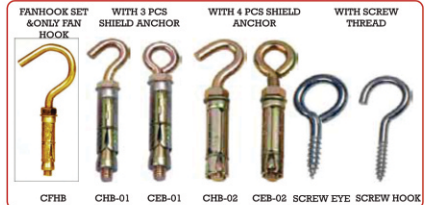

COUPLER DROP FORGING - FIX AND SWIVEL

PRESSED FENCING COUPLER

BRC COUPLER

SCAFFOLDING ANCHORING

PUTLOG COUPLER

SHEET METAL COUPLER FIX & SWIVEL

ROUND HINGS

J HOOK / ANGLE HOOK / L HOOK

SCAFFOLDING TAG

REBAR CAP

INSPECTION MIRROR

HANDLE MAGNET

WELDING MAGNET

PICKUP TOOLS

SHIELD ANCHORS

HEAVY DUTY ANCHOR BOLTS

EYE & HOOK TYPE ANCHORS

SLEEVE ANCHORS

WEDGE ANCHORS

CHEMICAL ANCHOR

UNIFIX

SPRING TOGGLE

HOLLOW WALL ANCHOR

RAWL TOGGLE