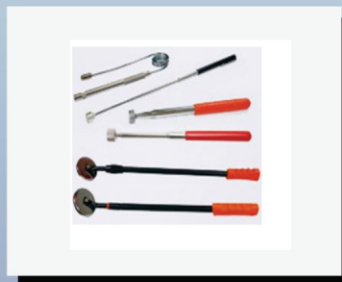

COUPLER DROP FORGING - FIX AND SWIVEL

PRESSED FENCING COUPLER

BRC COUPLER

SCAFFOLDING ANCHORING

PUTLOG COUPLER

SHEET METAL COUPLER FIX & SWIVEL

ROUND HINGS

J HOOK / ANGLE HOOK / L HOOK

SCAFFOLDING TAG

REBAR CAP

INSPECTION MIRROR

HANDLE MAGNET

WELDING MAGNET

PICKUP TOOLS

SHIELD ANCHORS

HEAVY DUTY ANCHOR BOLTS

EYE & HOOK TYPE ANCHORS

SLEEVE ANCHORS

WEDGE ANCHORS

CHEMICAL ANCHOR

UNIFIX

SPRING TOGGLE

HOLLOW WALL ANCHOR

RAWL TOGGLE