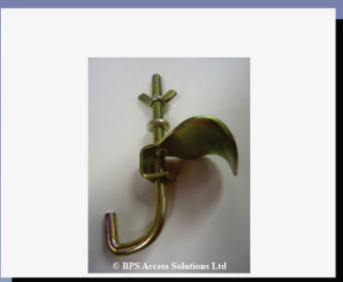

RAPID CLAMP DARK BLUE

TIE ROD

THE ROD CONNECTOR

SLEEVE COUPLER

BASE PLATE

SHUTTERING CLAMP

LADDER COUPLER

GIRDER COUPLER