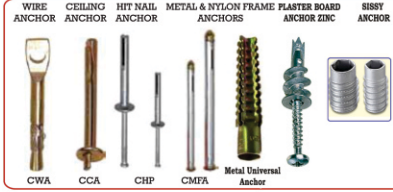

SCAFFOLDING TAG

REBAR CAP

INSPECTION MIRROR

HANDLE MAGNET

WELDING MAGNET

PICKUP TOOLS

SHIELD ANCHORS

HEAVY DUTY ANCHOR BOLTS

EYE & HOOK TYPE ANCHORS

SLEEVE ANCHORS

WEDGE ANCHORS

CHEMICAL ANCHOR

UNIFIX

SPRING TOGGLE

HOLLOW WALL ANCHOR

RAWL TOGGLE

LIGHT-DUTY ANCHORS

CAST-IN SOCKET

FLAT HEAD EYE BOLTS

FASTNERS

FOUNDATION BOLT

FOUNDATION BOLT

NYLON ANCHORS

NYLON NAIL ANCHOR

NYLON PLUG WITH

STONE FIXING CLAMPS

HARDWARE TOOLS

BOLTS

BOLTS

BOLTS

WASHER IN GI, MS, SS-304 & SS-316 GRADES

NUTS