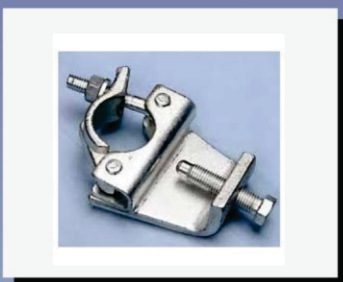

RAPID CLAMP DARK BLUE

TIE ROD

THE ROD CONNECTOR

SLEEVE COUPLER

BASE PLATE

SHUTTERING CLAMP

LADDER COUPLER

GIRDER COUPLER

COUPLER DROP FORGING - FIX AND SWIVEL

PRESSED FENCING COUPLER

BRC COUPLER

SCAFFOLDING ANCHORING

PUTLOG COUPLER

SHEET METAL COUPLER FIX & SWIVEL

ROUND HINGS

J HOOK / ANGLE HOOK / L HOOK