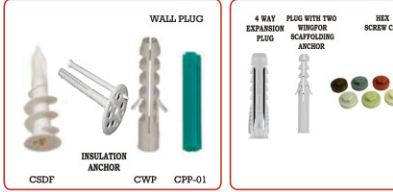

EYE & HOOK TYPE ANCHORS

SLEEVE ANCHORS

WEDGE ANCHORS

CHEMICAL ANCHOR

UNIFIX

SPRING TOGGLE

HOLLOW WALL ANCHOR

RAWL TOGGLE

LIGHT-DUTY ANCHORS

CAST-IN SOCKET

FLAT HEAD EYE BOLTS

FASTNERS

FOUNDATION BOLT

FOUNDATION BOLT

NYLON ANCHORS

NYLON NAIL ANCHOR

NYLON PLUG WITH

STONE FIXING CLAMPS

HARDWARE TOOLS

BOLTS

BOLTS

BOLTS

WASHER IN GI, MS, SS-304 & SS-316 GRADES

NUTS